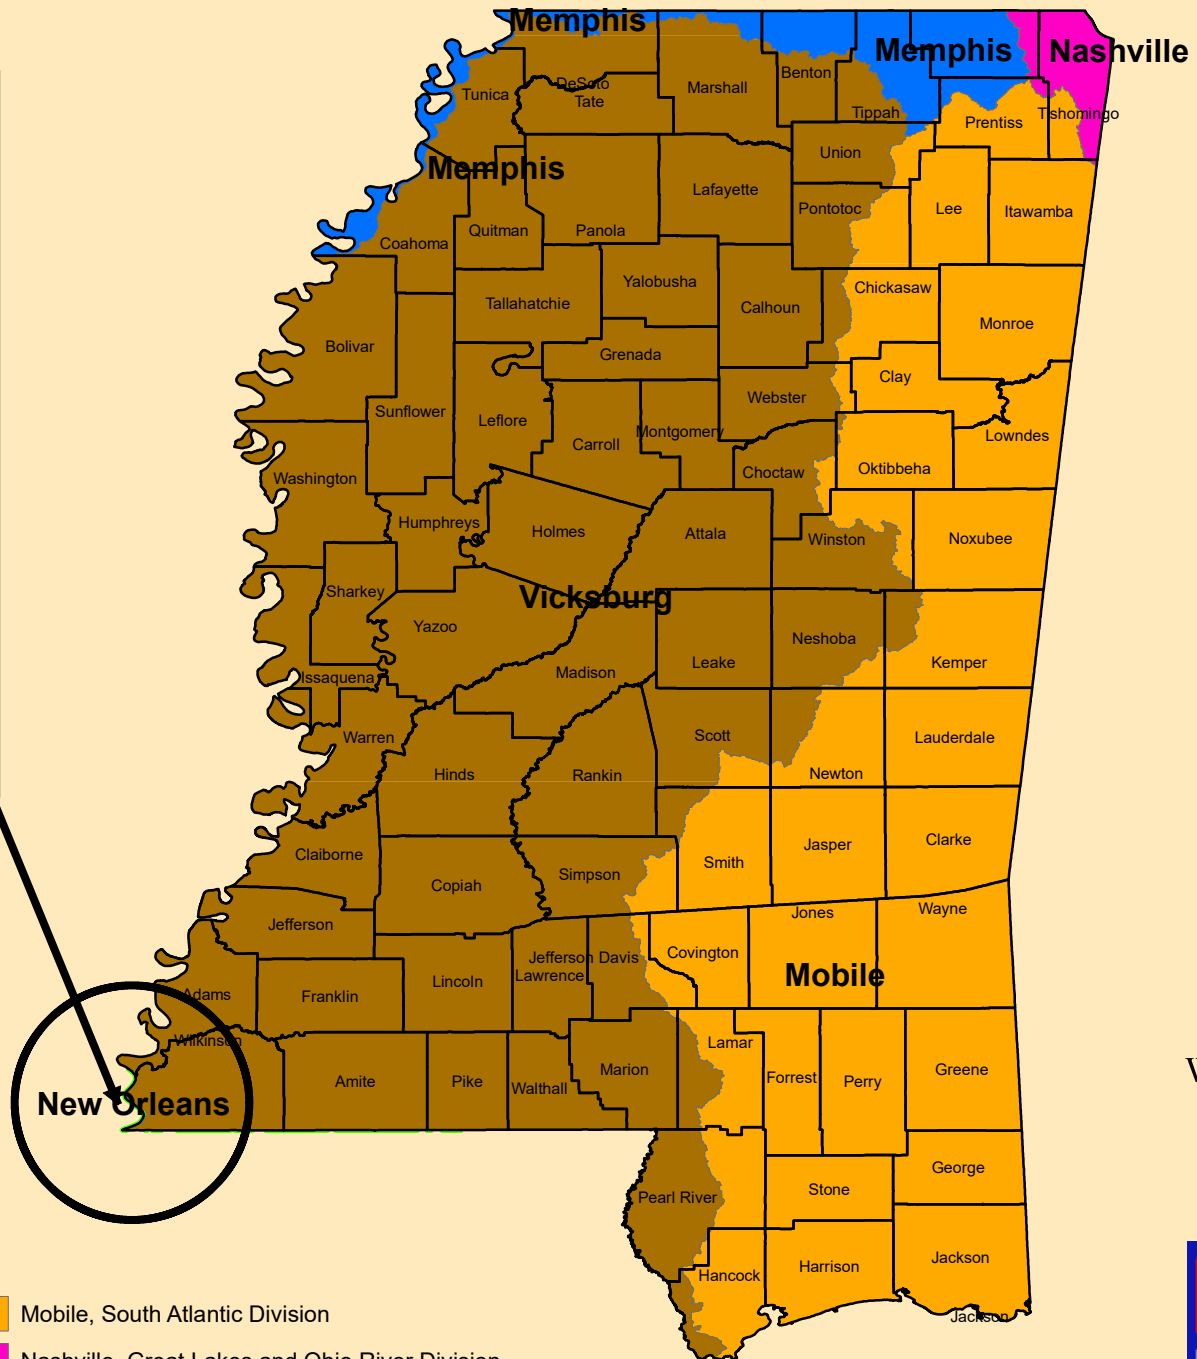

# U.S. Army Corps of Engineers Regulatory Boundaries Within the State of Mississippi

New Orleans District within MS

## Legend

- Memphis, Mississippi Valley Division
- Mobile, South Atlantic Division
- Vicksburg, Mississippi Valley Division
- Nashville, Great Lakes and Ohio River Division
- New Orleans, Mississippi Valley Division